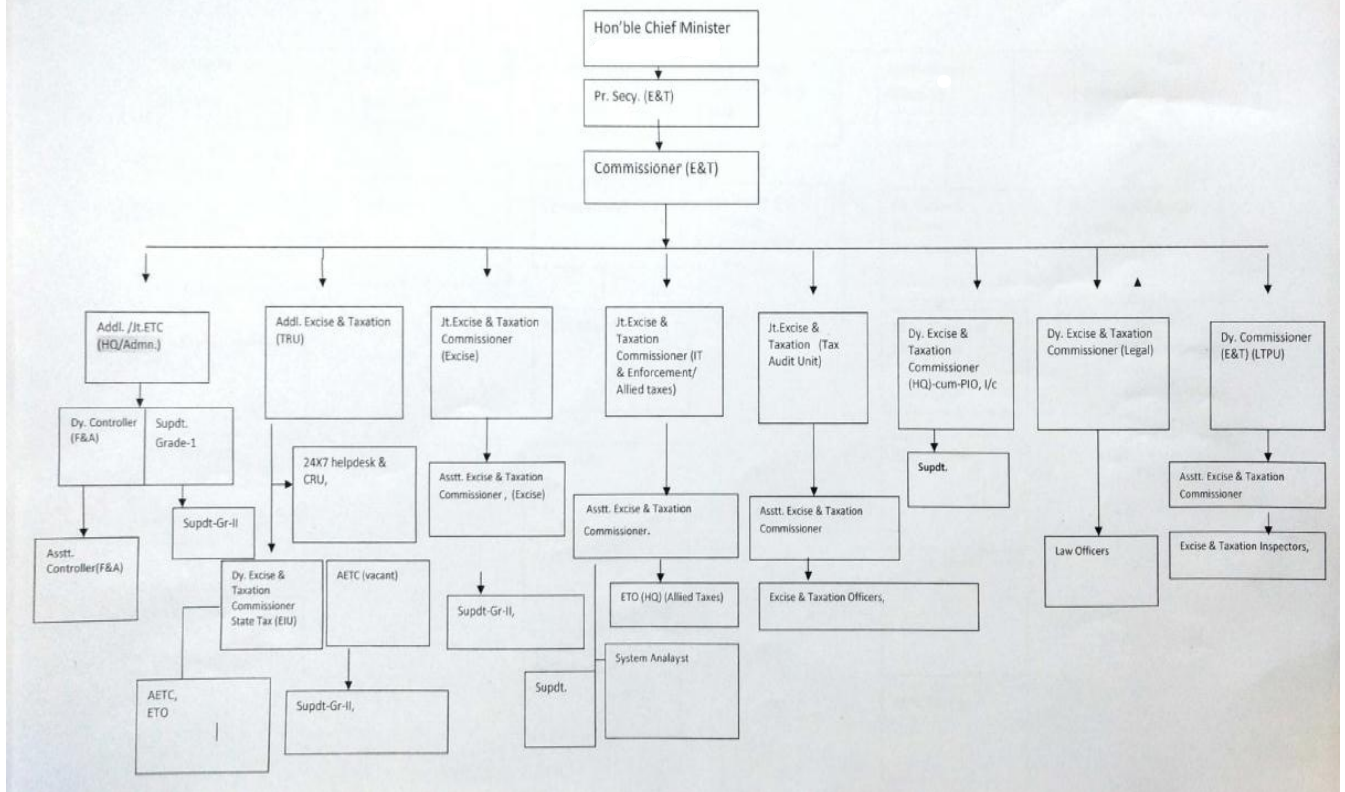

ORGANIZATION CHART OF THE EXCISE & TAXATION DEPARTMENT HIMACHAL PRADESH(HQ)

ORGANIZATION CHART OF THE EXCISE & TAXATION DEPARTMENT HIMACHAL PRADESH (Field Functionaries)